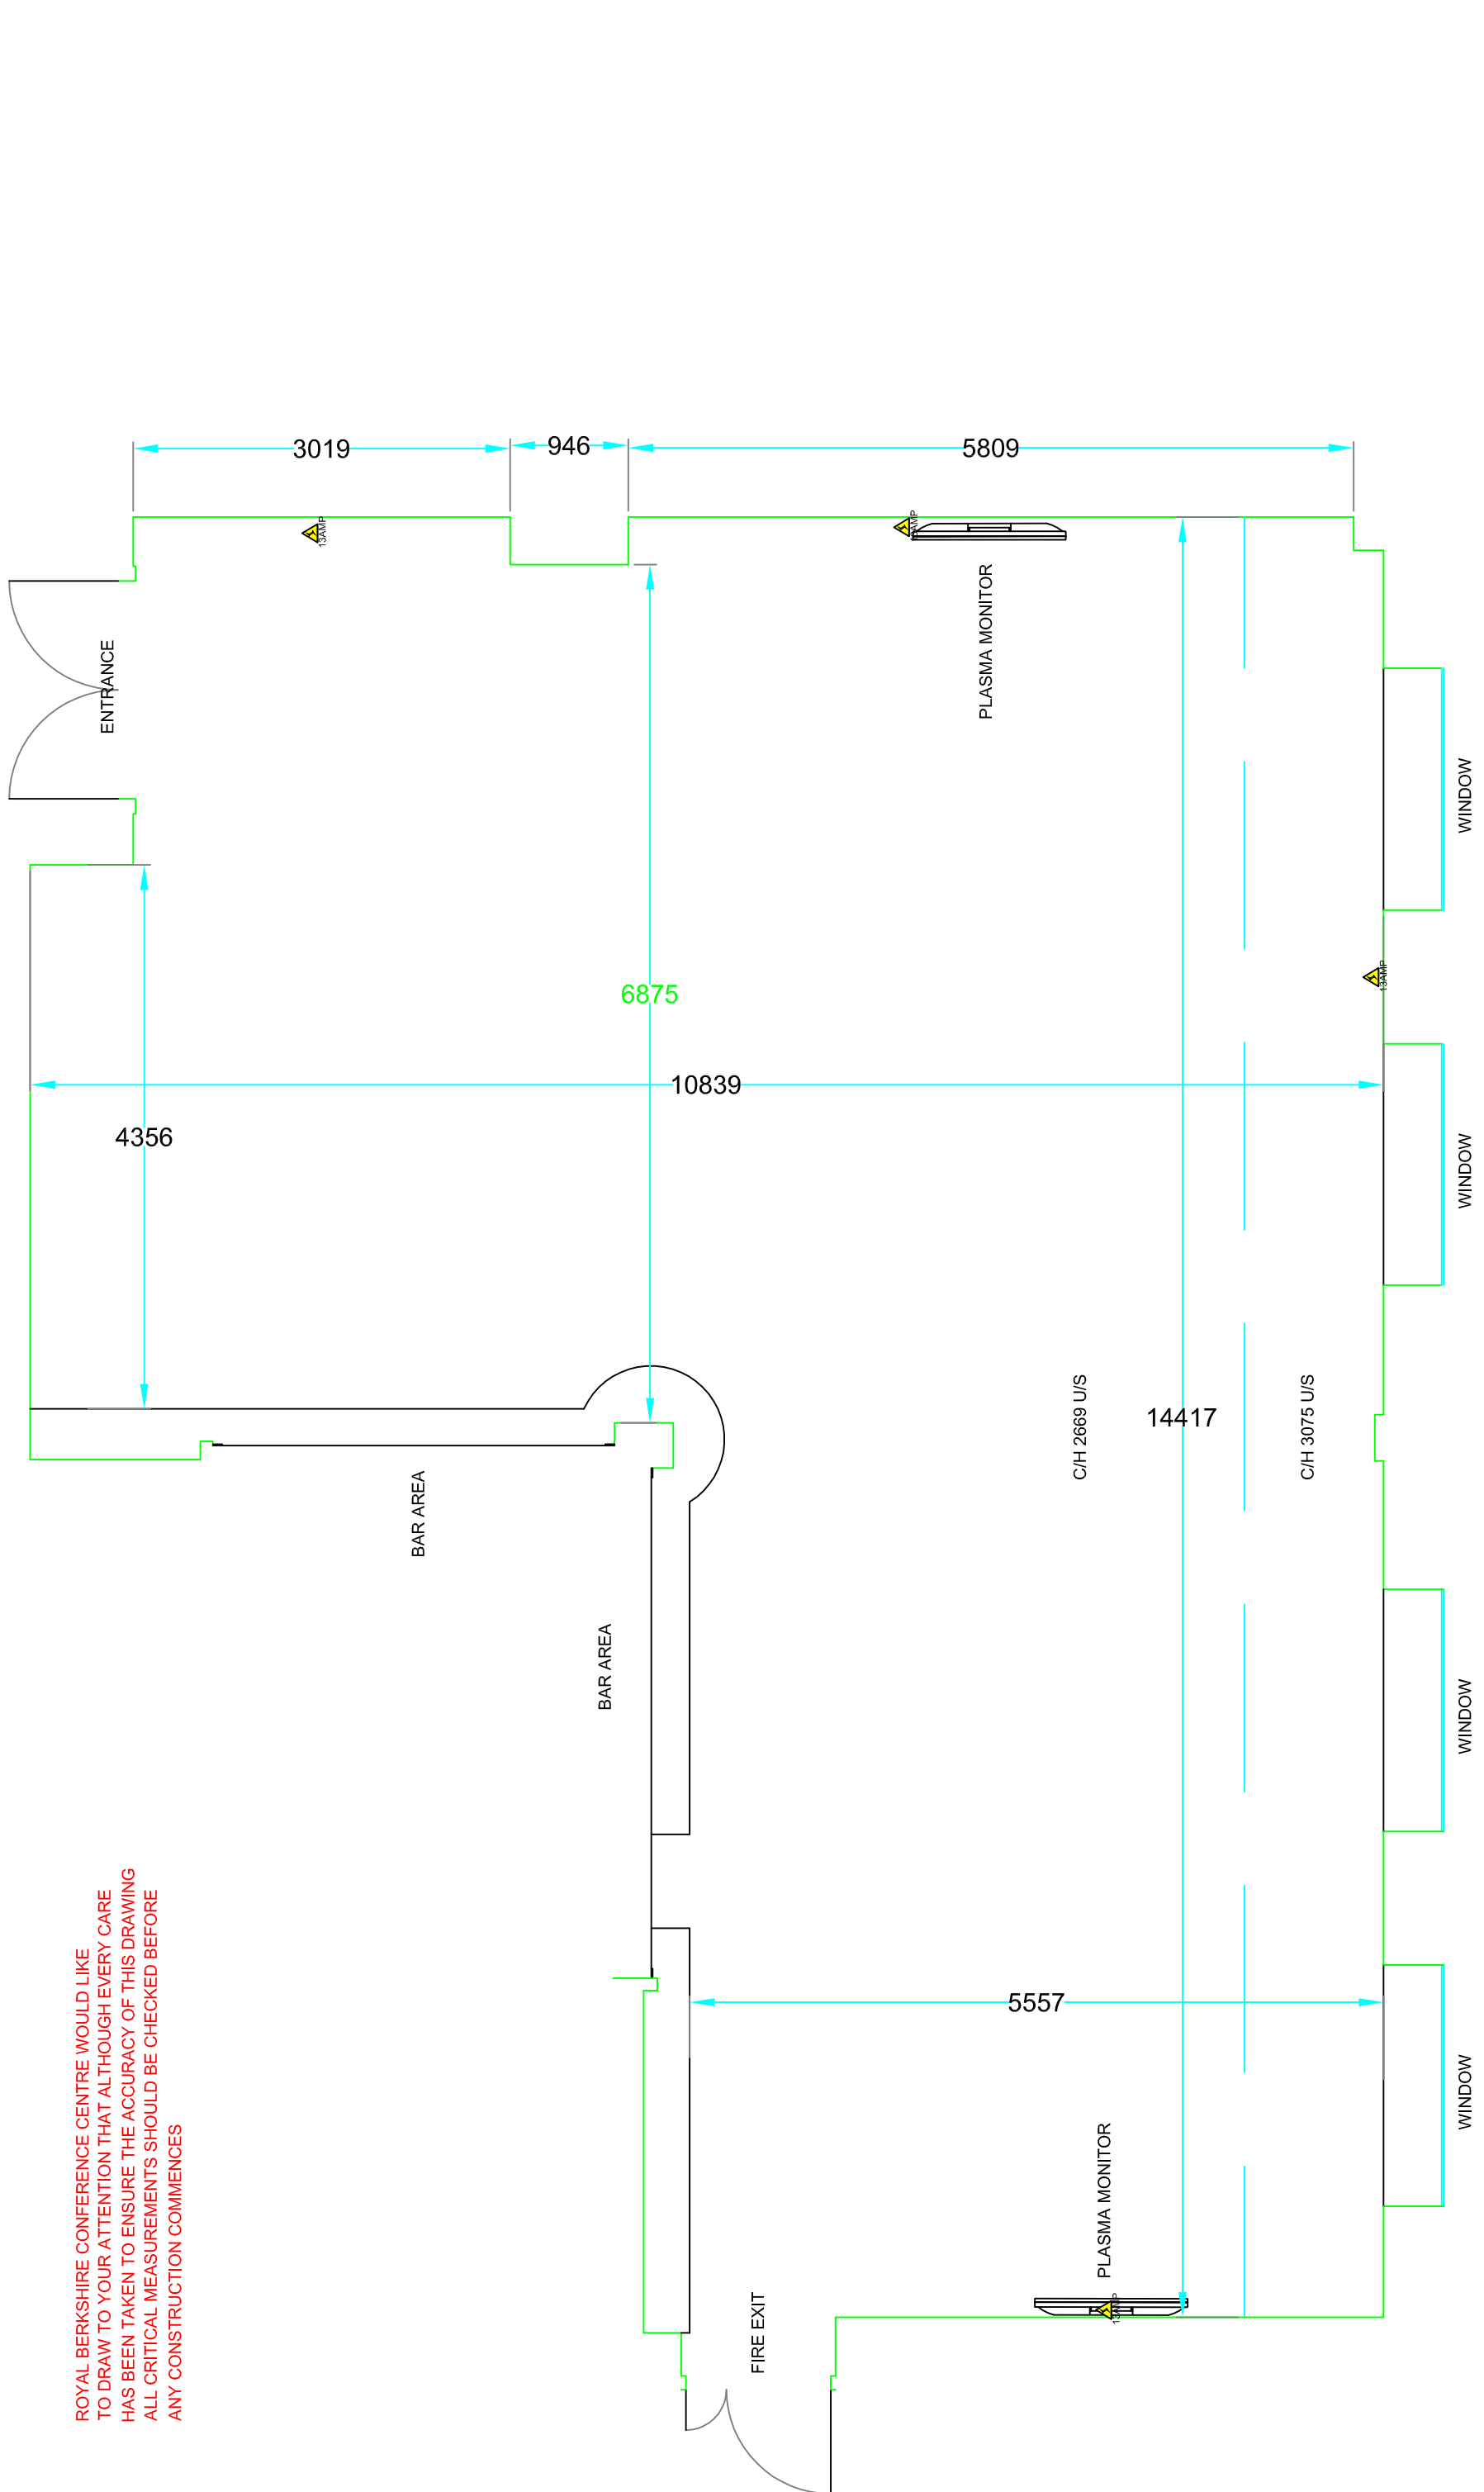

ROYAL BERKSHIRE CONFERENCE CENTRE WOULD LIKE TO DRAW TO YOUR ATTENTION THAT ALTHOUGH EVERY CARE HAS BEEN TAKEN TO ENSURE THE ACCURACY OF THIS DRAWING ALL CRITICAL MEASUREMENTS SHOULD BE CHECKED BEFORE ANY CONSTRUCTION COMMENCES

# LODDON ROOM

Scale 1:50 @ A3